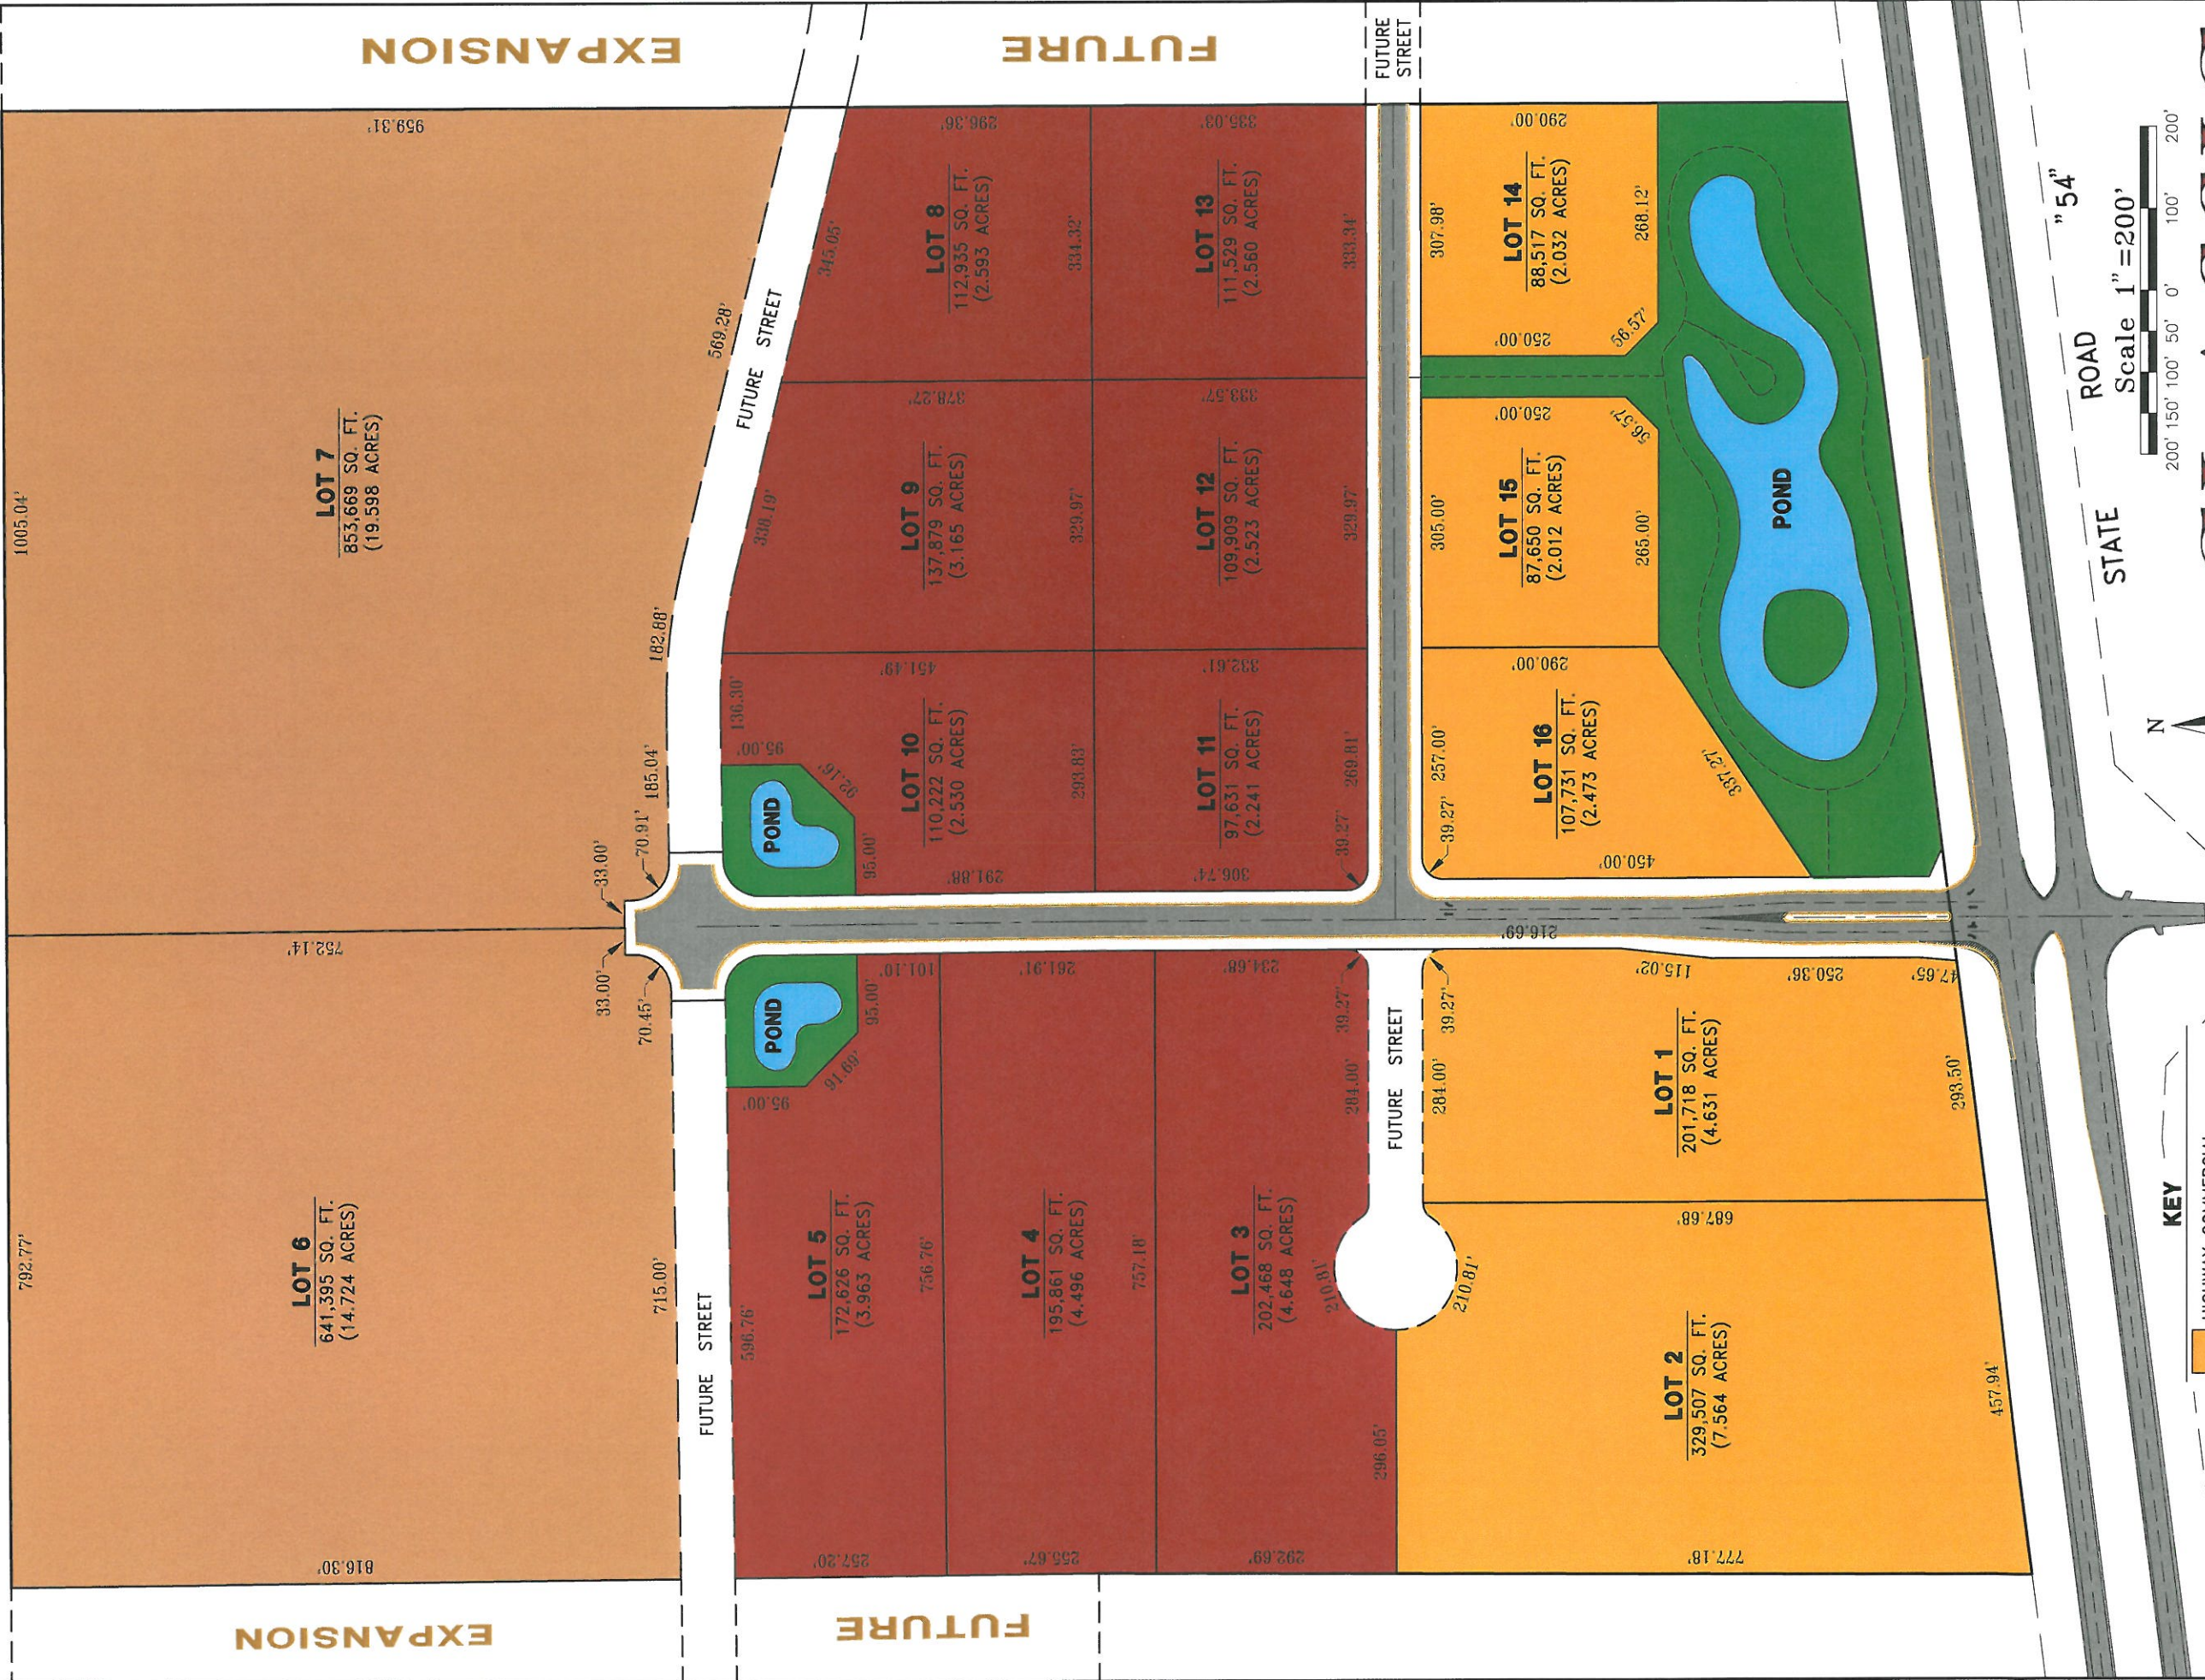

WOOD COUNTY BUSINESS PARK

IN BRON PHASE I DEVELOPMENT PLAN

- KEY**
- HIGHWAY COMMERCIAL
 - MIXED USE COMMERCIAL
 - MANUFACTURING / INDUSTRIAL / WAREHOUSING
 - PUBLIC GREEN SPACE

NORTH

WOOD COUNTY BUSINESS PARK IN BIRON

KEY

	HIGHWAY COMMERCIAL
	MIXED USE COMMERCIAL
	MANUFACTURING / INDUSTRIAL / WAREHOUSING
	FUTURE PHASES OF DEVELOPMENT
	PUBLIC GREEN SPACE

CLASSIC
DEVELOPMENT CORP