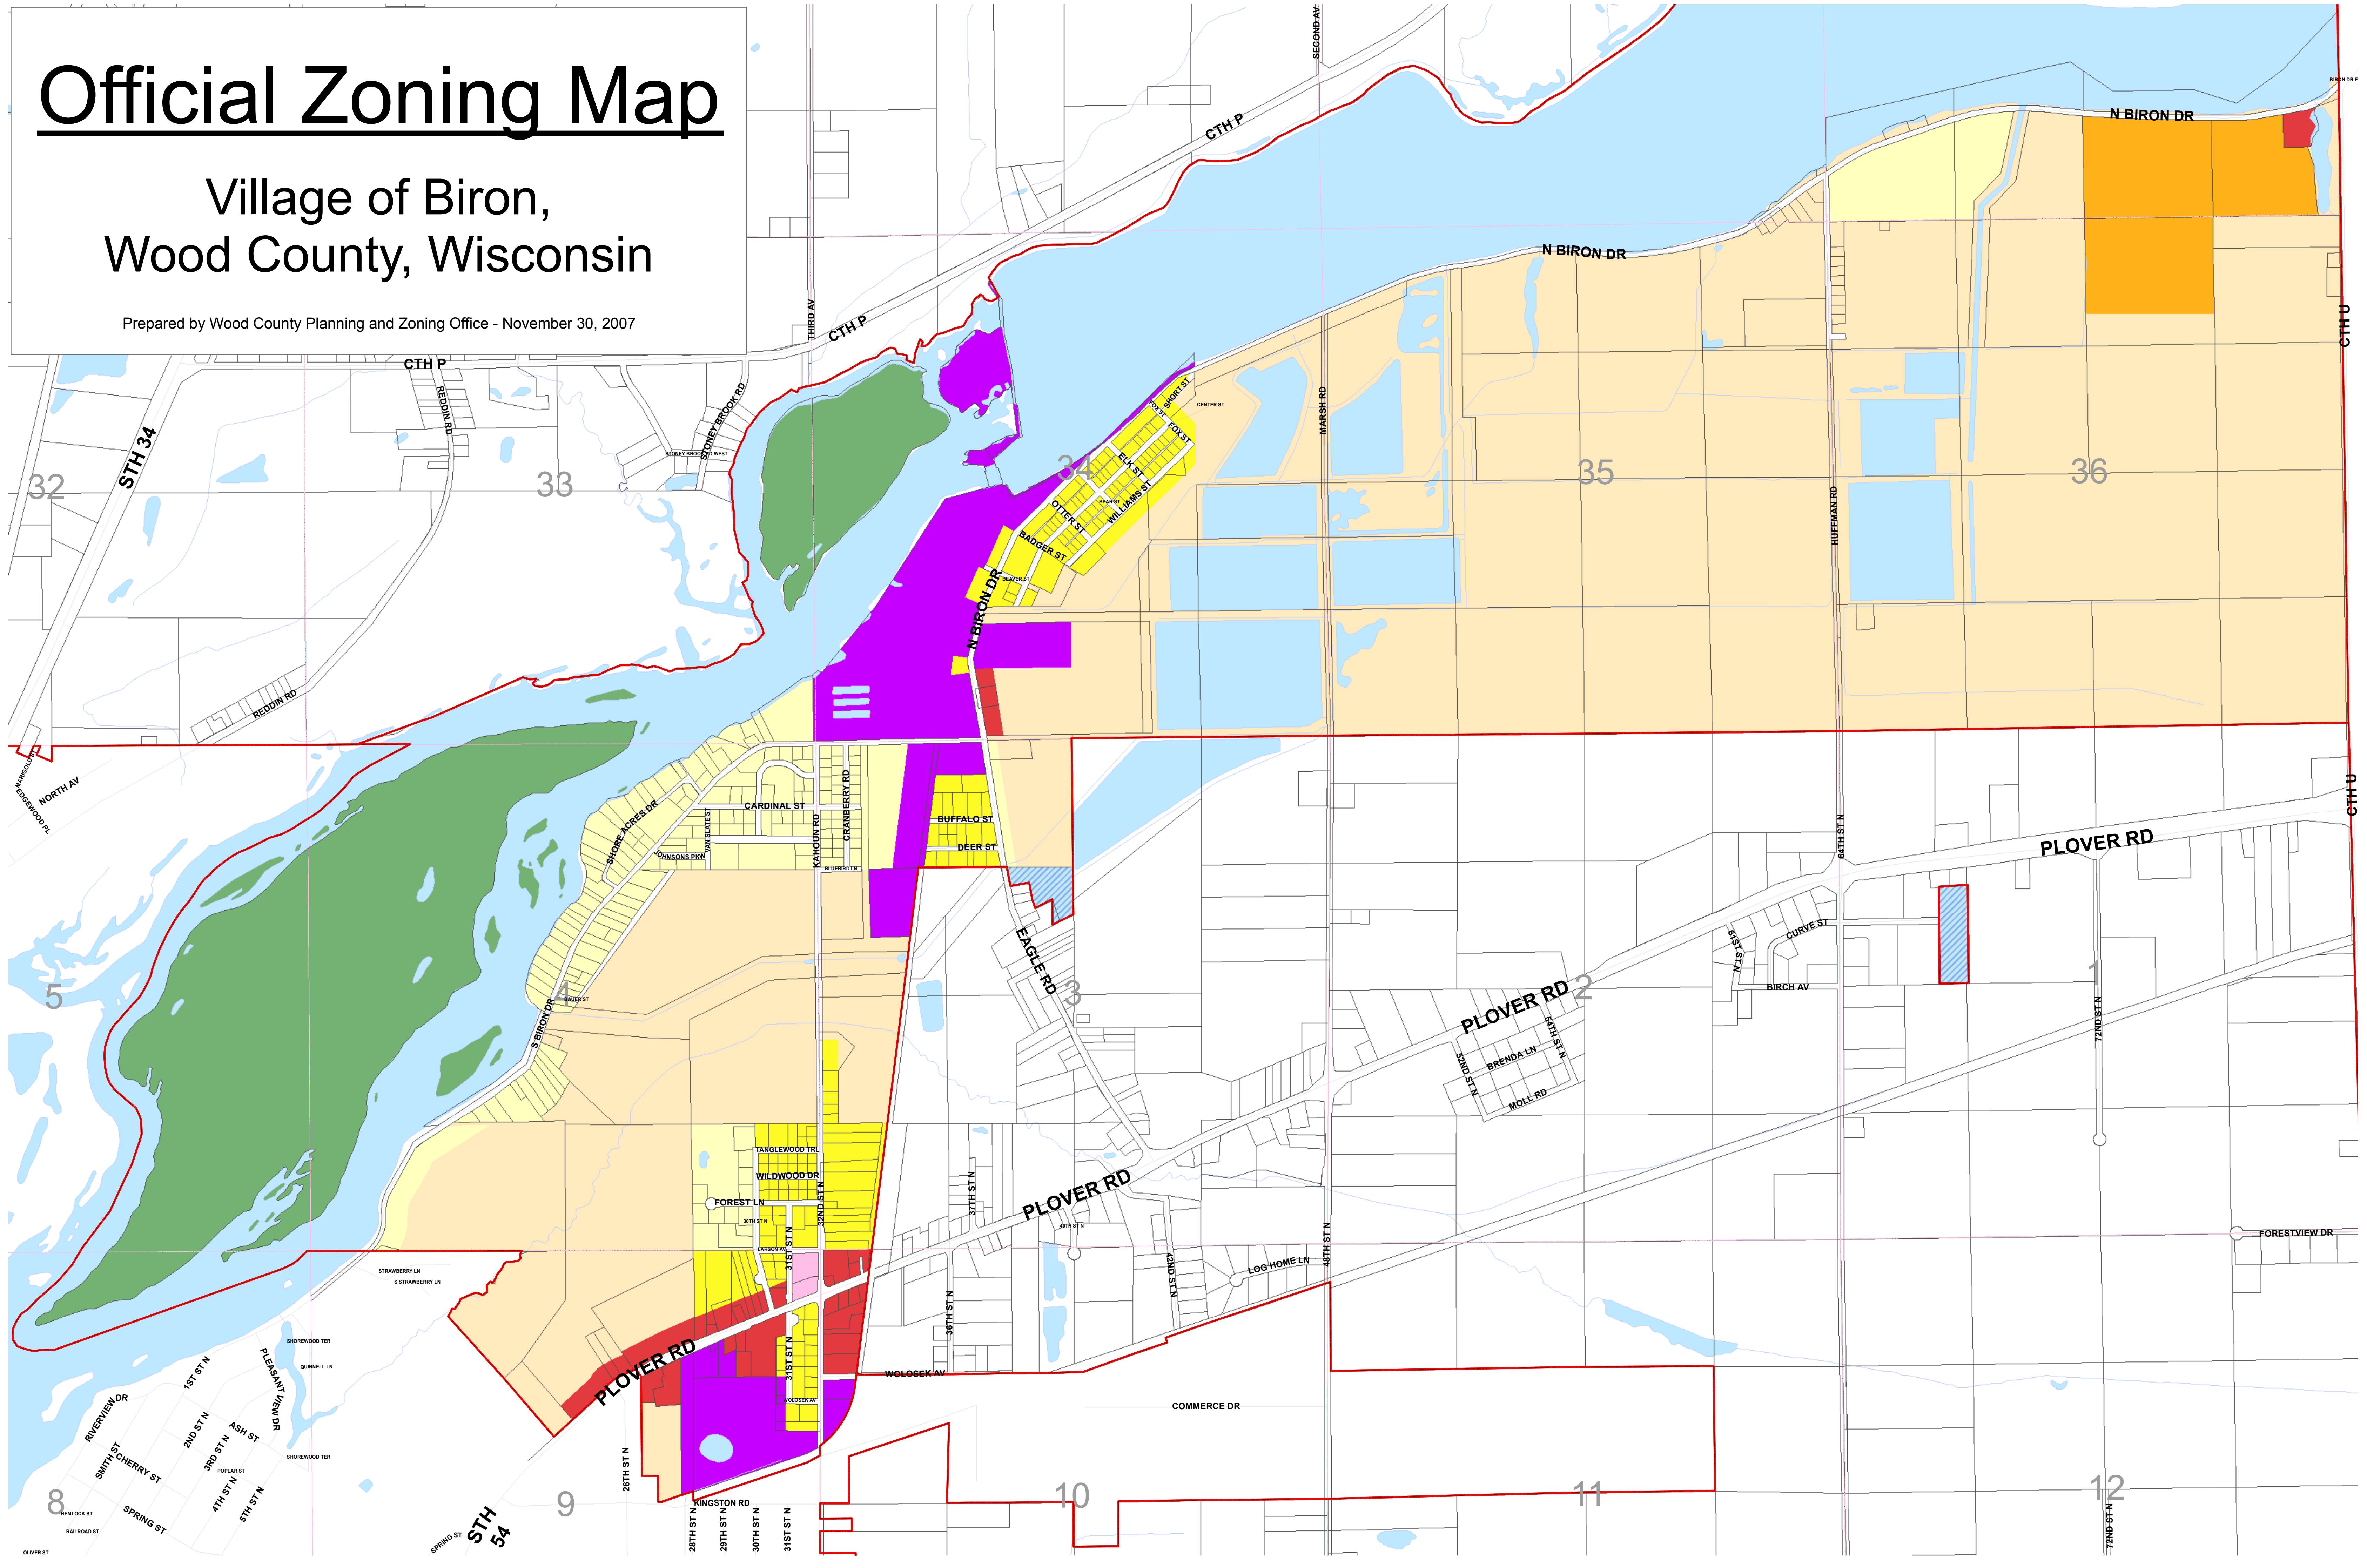

Official Zoning Map

Village of Biron, Wood County, Wisconsin

Prepared by Wood County Planning and Zoning Office - November 30, 2007

Zoning Code Legend

	R-1 - Residential		Agricultural		Industrial
	R-2 - Residential		Business		Mobile Home Park
	R-4 - Residential		Conservancy		MW - Municipal Well

0 700 1,400 2,100 2,800 3,500 4,200 4,900

1 inch equals 700 Feet

0 0.25 0.5 0.75 1

Miles